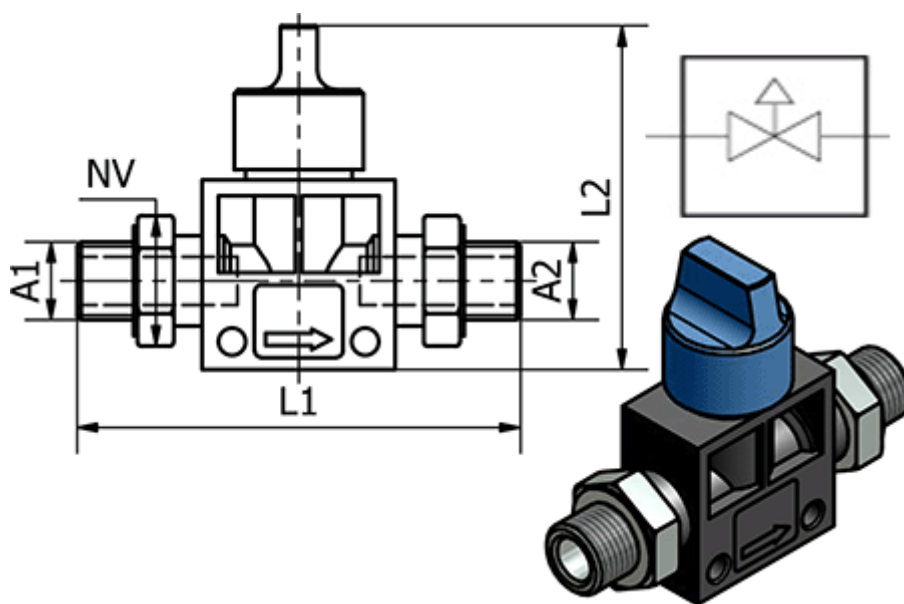

Data Sheet

Article number: 5861941418

Description: Hand Valve 194.1418 - G 1/8" G 1/4"
Thread/Thread

Measures

L1	= 66.5
L2	= 41.5
NV	= 17/14
Thread A1	= G 1/4"
Thread A2	= G 1/8"